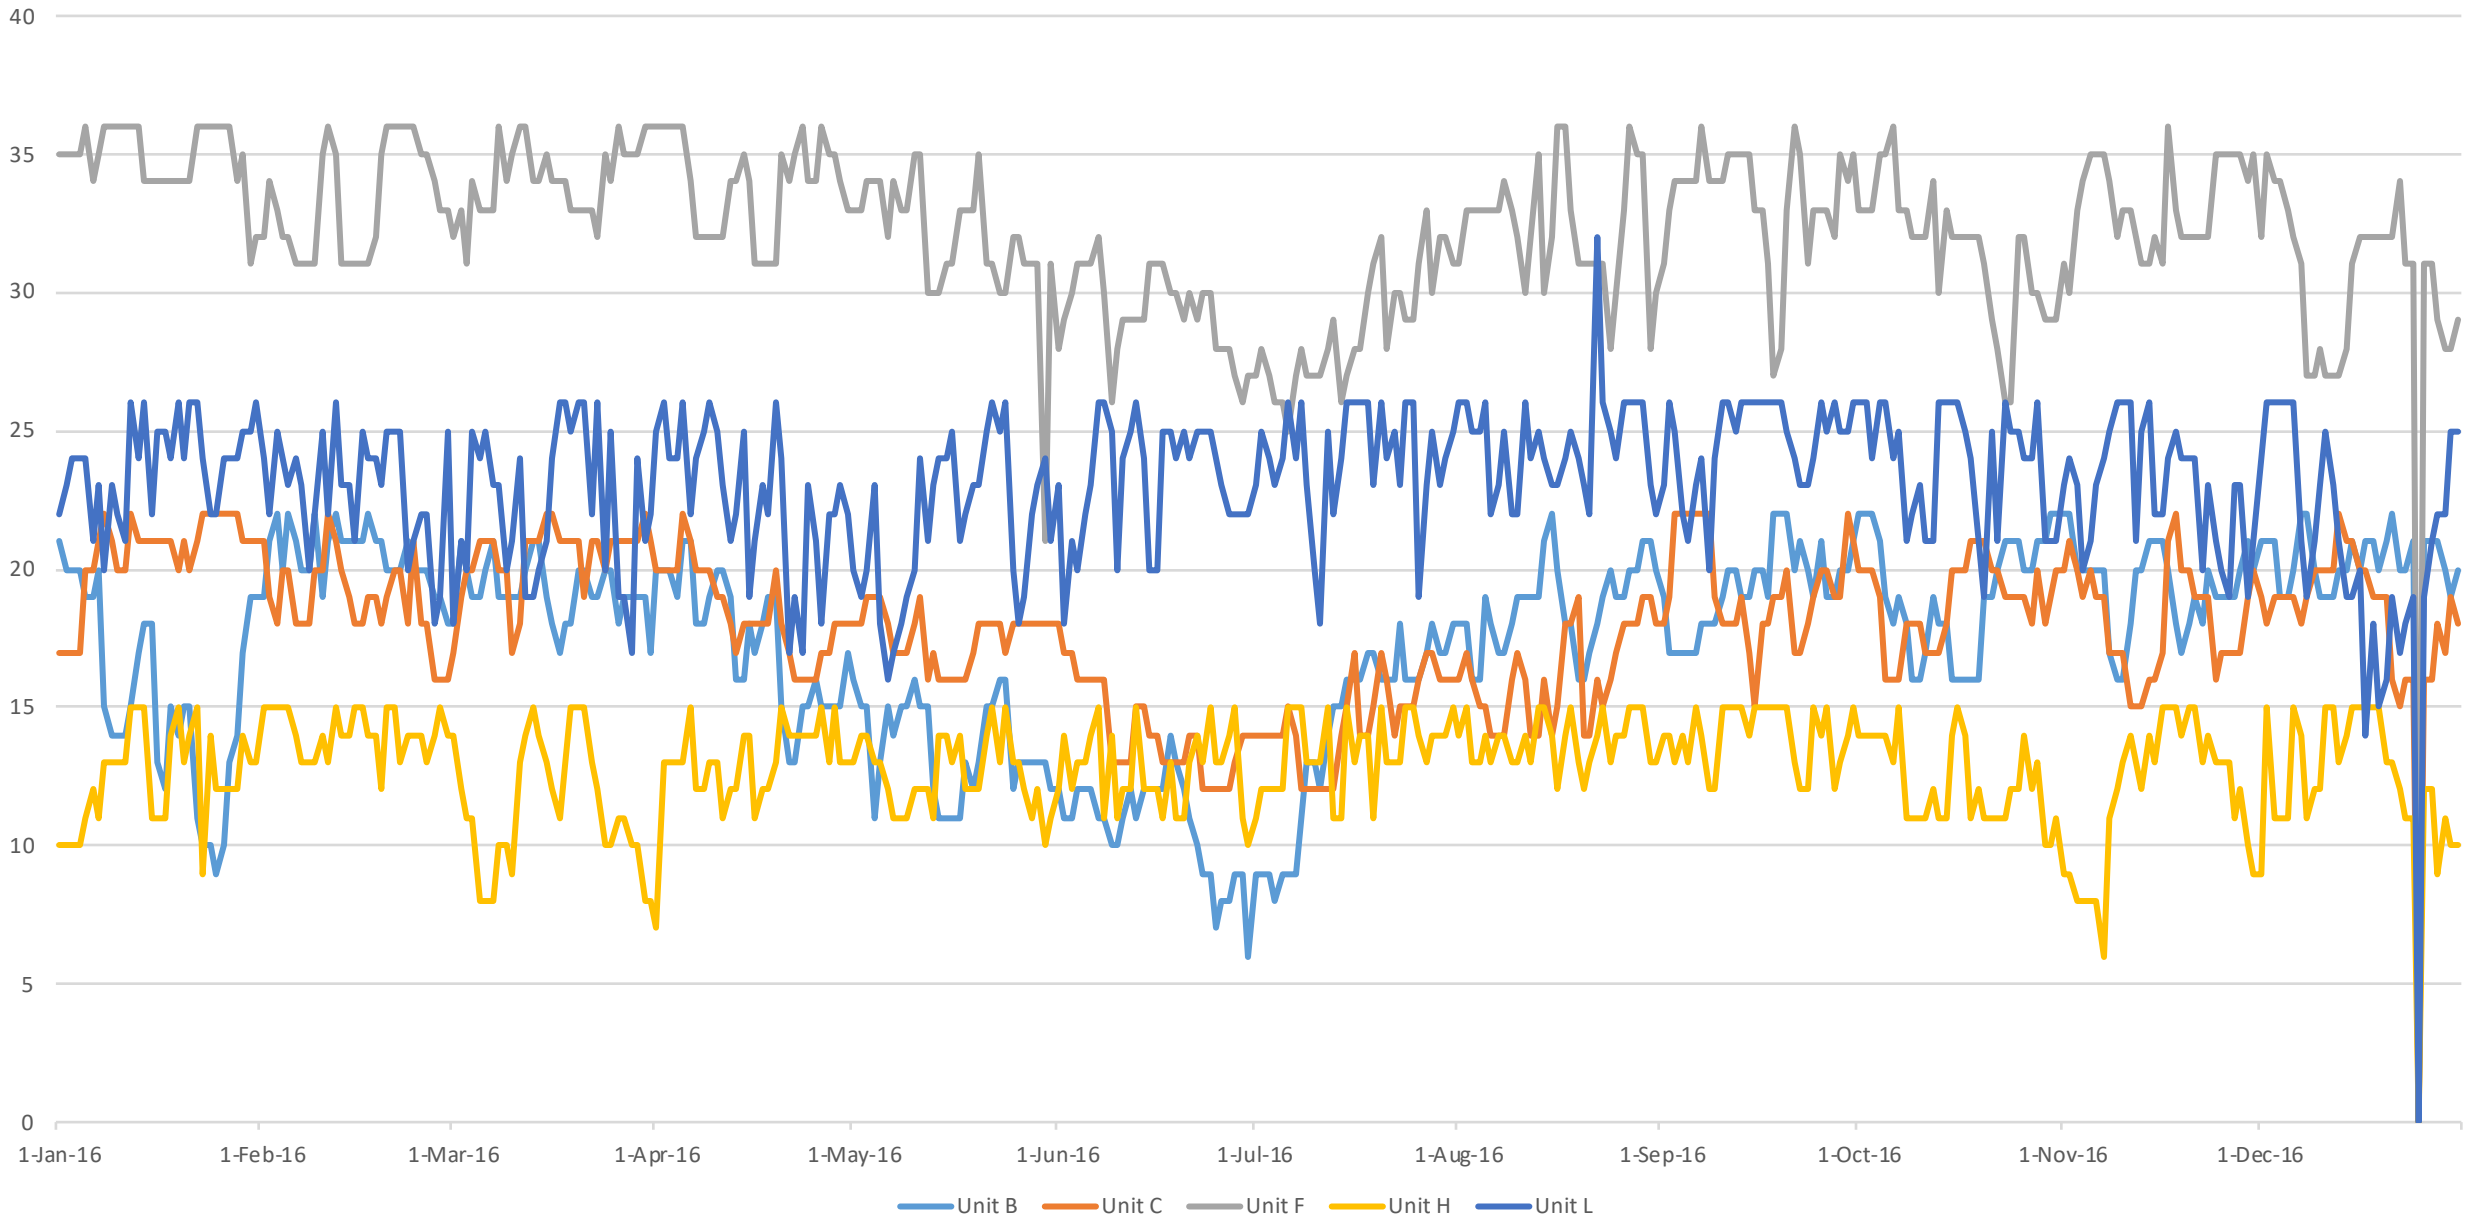

### 2016 Medium Bed Totals

Total Unit B Beds = 22	Total Unit C Beds = 22	Total Unit F Beds = 36	Total Medium Male Beds = 80
Total Unit B Average = 17.24	Total Unit C Average = 17.91	Total Unit F Average = 32.13	Total Medium Male Average = 67.29
Total Unit H Beds = 15	Total Unit L Beds = 26		Total Medium Female Beds = 41
Total Unit H Average = 12.79	Total Unit L Average = 23.05		Total Medium Female Average = 35.84